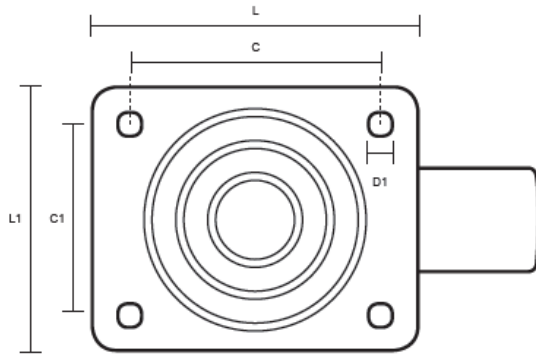

100-3360-GVR (100mm Swivel Castor Grey Rubber Wheel)

Castor Dimensions - Key		
D	Wheel Diameter (mm)	100mm
L	Plate Dimension Length (mm)	105mm
L1	Plate Dimension Width (mm)	85mm
C	Plate Hole Centers length (mm)	80/77mm
C1	Plate Hole Centers width (mm)	60mm
D1	Plate Hole Diameter (mm)	8mm
H	Total Castor Height (mm)	128mm
W	Tread Width (mm)	23mm
R	Swivel Radius (mm)	91mm