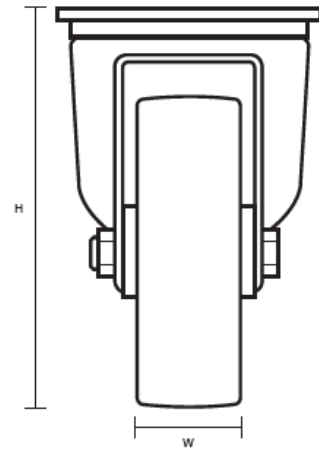

100-3360-GVR (100mm Swivel Castor Grey Rubber Wheel)

Castor Dimensions - Key		
D	Wheel Diameter (mm)	100mm
L	Plate Dimension Length (mm)	105mm
L1	Plate Dimension Width (mm)	85mm
C	Plate Hole Centers length (mm)	80/77mm
C1	Plate Hole Centers width (mm)	60mm
D1	Plate Hole Diameter (mm)	8mm
H	Total Castor Height (mm)	128mm
W	Tread Width (mm)	23mm
R	Swivel Radius (mm)	91mm