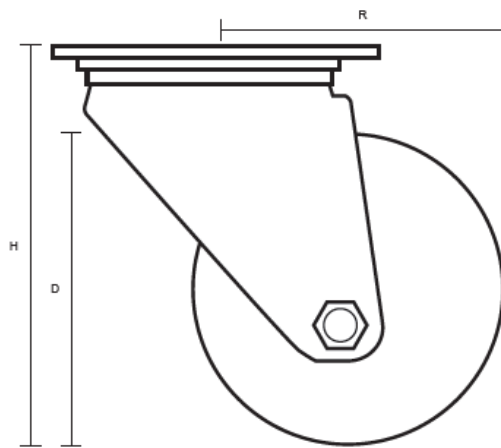

100-3360-GVR (100mm Swivel Castor Grey Rubber Wheel)

Castor Dimensions - Key		
D	Wheel Diameter (mm)	100mm
L	Plate Dimension Length (mm)	105mm
L1	Plate Dimension Width (mm)	85mm
C	Plate Hole Centers length (mm)	80/77mm
C1	Plate Hole Centers width (mm)	60mm
D1	Plate Hole Diameter (mm)	8mm
H	Total Castor Height (mm)	128mm
W	Tread Width (mm)	23mm
R	Swivel Radius (mm)	91mm