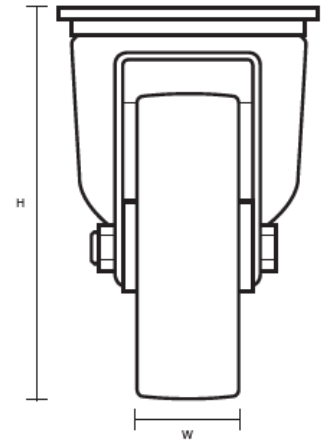

100-3360-GVR/SWB (100mm Swivel Braked Castor Grey Rubber Wheel)

Castor Dimensions - Key		
D	Wheel Diameter (mm)	100mm
L	Plate Dimension Length (mm)	105mm
L1	Plate Dimension Width (mm)	85mm
C	Plate Hole Centers length (mm)	80/77mm
C1	Plate Hole Centers width (mm)	60mm
D1	Plate Hole Diameter (mm)	8mm
H	Total Castor Height (mm)	128mm
W	Tread Width (mm)	23mm
R	Swivel Radius (mm)	123mm