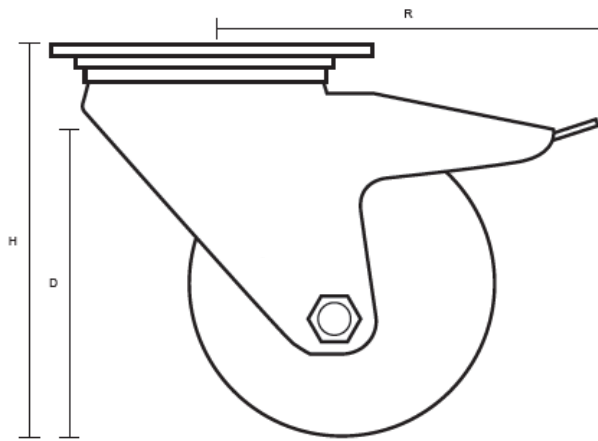

100-3360-GVR/SWB (100mm Swivel Braked Castor Grey Rubber Wheel)

Castor Dimensions - Key		
D	Wheel Diameter (mm)	100mm
L	Plate Dimension Length (mm)	105mm
L1	Plate Dimension Width (mm)	85mm
C	Plate Hole Centers length (mm)	80/77mm
C1	Plate Hole Centers width (mm)	60mm
D1	Plate Hole Diameter (mm)	8mm
H	Total Castor Height (mm)	128mm
W	Tread Width (mm)	23mm
R	Swivel Radius (mm)	123mm