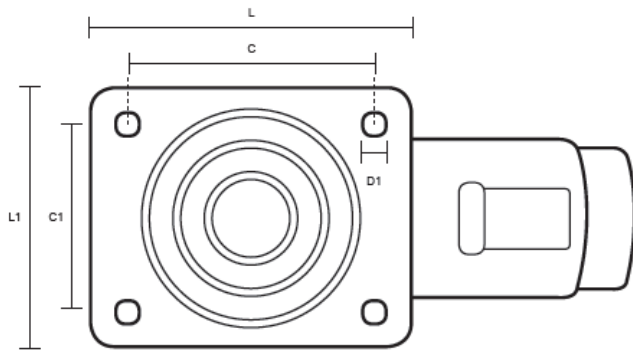

100-3360-GVR/SWB (100mm Swivel Braked Castor Grey Rubber Wheel)

Castor Dimensions - Key		
D	Wheel Diameter (mm)	100mm
L	Plate Dimension Length (mm)	105mm
L1	Plate Dimension Width (mm)	85mm
C	Plate Hole Centers length (mm)	80/77mm
C1	Plate Hole Centers width (mm)	60mm
D1	Plate Hole Diameter (mm)	8mm
H	Total Castor Height (mm)	128mm
W	Tread Width (mm)	23mm
R	Swivel Radius (mm)	123mm