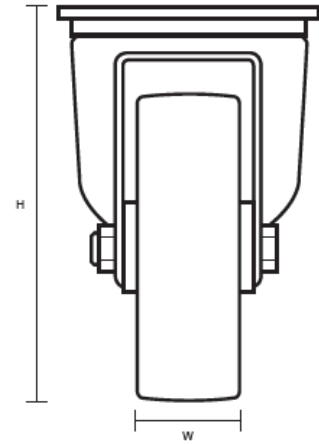

125-3360-GVR (125mm Swivel Castor Grey Rubber Wheel)

Castor Dimensions - Key		
D	Wheel Diameter (mm)	125mm
L	Plate Dimension Length (mm)	105mm
L1	Plate Dimension Width (mm)	85mm
C	Plate Hole Centers length (mm)	80/77mm
C1	Plate Hole Centers width (mm)	60mm
D1	Plate Hole Diameter (mm)	8mm
H	Total Castor Height (mm)	155mm
W	Tread Width (mm)	23mm
R	Swivel Radius (mm)	103mm