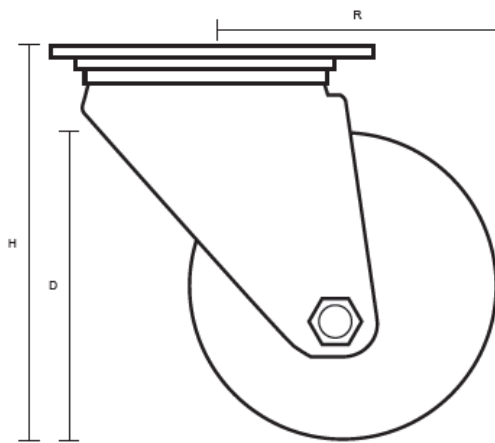

125-3360-GVR (125mm Swivel Castor Grey Rubber Wheel)

Castor Dimensions - Key		
D	Wheel Diameter (mm)	125mm
L	Plate Dimension Length (mm)	105mm
L1	Plate Dimension Width (mm)	85mm
C	Plate Hole Centers length (mm)	80/77mm
C1	Plate Hole Centers width (mm)	60mm
D1	Plate Hole Diameter (mm)	8mm
H	Total Castor Height (mm)	155mm
W	Tread Width (mm)	23mm
R	Swivel Radius (mm)	103mm