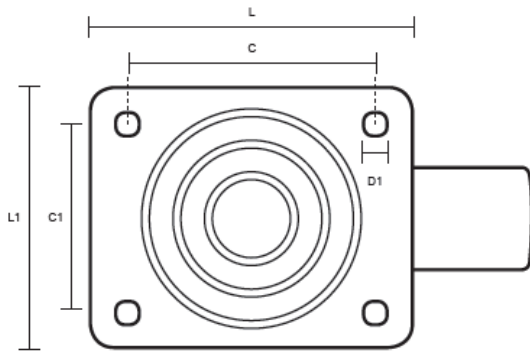

125-3360-GVR (125mm Swivel Castor Grey Rubber Wheel)

Castor Dimensions - Key		
D	Wheel Diameter (mm)	125mm
L	Plate Dimension Length (mm)	105mm
L1	Plate Dimension Width (mm)	85mm
C	Plate Hole Centers length (mm)	80/77mm
C1	Plate Hole Centers width (mm)	60mm
D1	Plate Hole Diameter (mm)	8mm
H	Total Castor Height (mm)	155mm
W	Tread Width (mm)	23mm
R	Swivel Radius (mm)	103mm