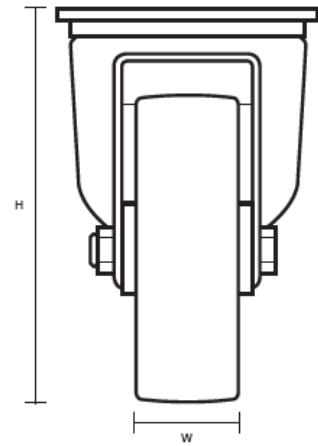

125-3360-GVR/SWB (125mm Swivel Braked Castor Grey Rubber Wheel)

Castor Dimensions - Key		
D	Wheel Diameter (mm)	125mm
L	Plate Dimension Length (mm)	105mm
L1	Plate Dimension Width (mm)	85mm
C	Plate Hole Centers length (mm)	80/77mm
C1	Plate Hole Centers width (mm)	60mm
D1	Plate Hole Diameter (mm)	8mm
H	Total Castor Height (mm)	155mm
W	Tread Width (mm)	23mm
R	Swivel Radius (mm)	123mm