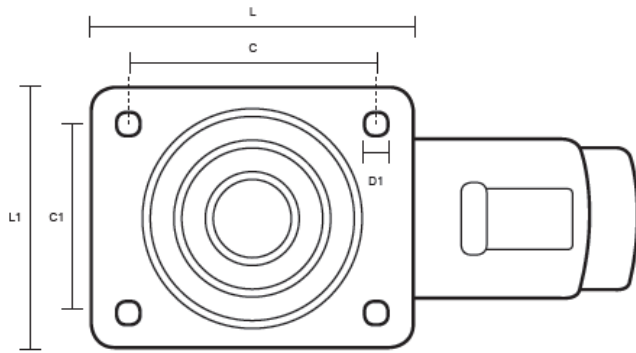

125-3360-GVR/SWB (125mm Swivel Braked Castor Grey Rubber Wheel)

Castor Dimensions - Key		
D	Wheel Diameter (mm)	125mm
L	Plate Dimension Length (mm)	105mm
L1	Plate Dimension Width (mm)	85mm
C	Plate Hole Centers length (mm)	80/77mm
C1	Plate Hole Centers width (mm)	60mm
D1	Plate Hole Diameter (mm)	8mm
H	Total Castor Height (mm)	155mm
W	Tread Width (mm)	23mm
R	Swivel Radius (mm)	123mm