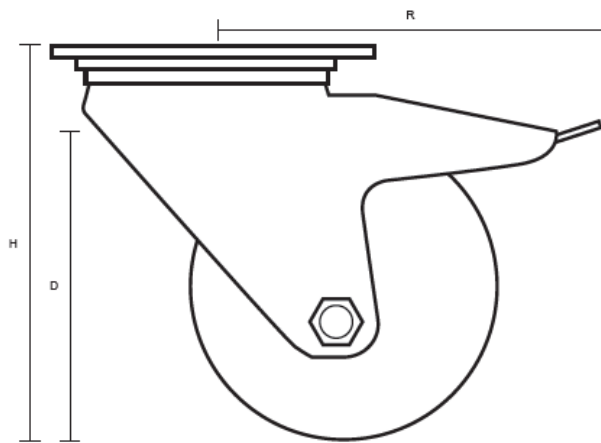

125-3360-GVR/SWB (125mm Swivel Braked Castor Grey Rubber Wheel)

Castor Dimensions - Key		
D	Wheel Diameter (mm)	125mm
L	Plate Dimension Length (mm)	105mm
L1	Plate Dimension Width (mm)	85mm
C	Plate Hole Centers length (mm)	80/77mm
C1	Plate Hole Centers width (mm)	60mm
D1	Plate Hole Diameter (mm)	8mm
H	Total Castor Height (mm)	155mm
W	Tread Width (mm)	23mm
R	Swivel Radius (mm)	123mm