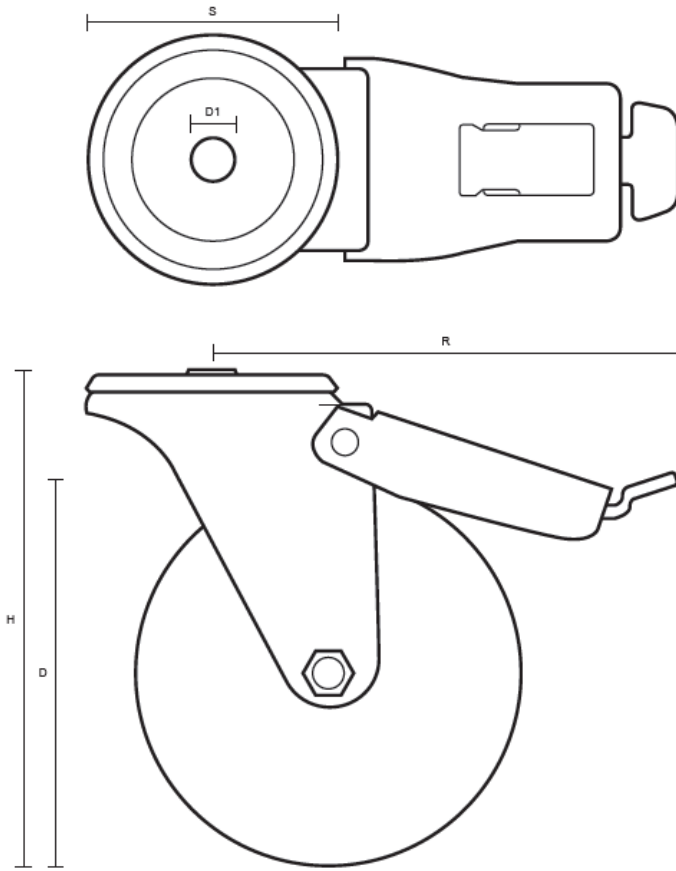

125-4000-GV/SWB (125mm Swivel Braked Castor Black Rubber Wheel)

Castor Dimensions - Key		
D	Wheel Diameter (mm)	100mm
L	Plate Dimension Length (mm)	n/a
L1	Plate Dimension Width (mm)	n/a
C	Plate Hole Centers length (mm)	n/a
C1	Plate Hole Centers width (mm)	n/a
D1	Bolt Hole Diameter (mm)	12mm
H	Total Castor Height (mm)	157mm
W	Tread Width (mm)	27mm
R	Swivel Radius (mm)	130mm
S	Swivel race Diameter (mm)	73mm