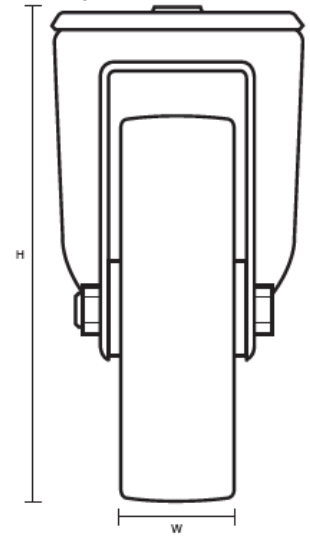

125-4000-GV/SWB (125mm Swivel Braked Castor Black Rubber Wheel)

Castor Dimensions - Key		
D	Wheel Diameter (mm)	100mm
L	Plate Dimension Length (mm)	n/a
L1	Plate Dimension Width (mm)	n/a
C	Plate Hole Centers length (mm)	n/a
C1	Plate Hole Centers width (mm)	n/a
D1	Bolt Hole Diameter (mm)	12mm
H	Total Castor Height (mm)	157mm
W	Tread Width (mm)	27mm
R	Swivel Radius (mm)	130mm
S	Swivel race Diameter (mm)	73mm