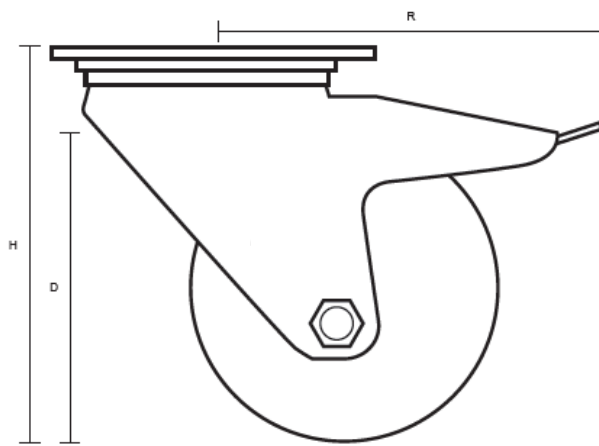

160-3360-GVR/SWB (160mm Swivel Braked Castor Grey Rubber Wheel)

Castor Dimensions - Key

Dimension	Description	Value
D	Wheel Diameter (mm)	160mm
L	Plate Dimension Length (mm)	137mm
L1	Plate Dimension Width (mm)	105mm
C	Plate Hole Centers length (mm)	105mm
C1	Plate Hole Centers width (mm)	80/75mm
D1	Plate Hole Diameter (mm)	10mm
H	Total Castor Height (mm)	200mm
W	Tread Width (mm)	25mm
R	Swivel Radius (mm)	167mm