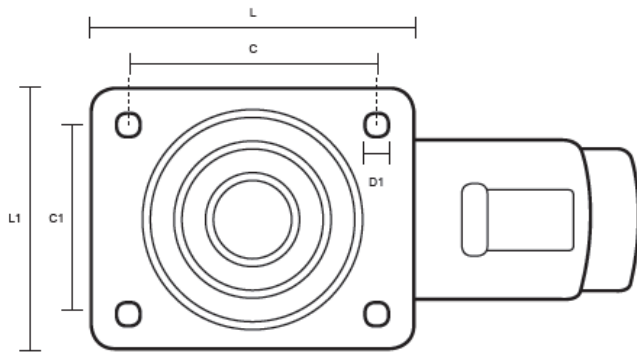

160-3360-GVR/SWB (160mm Swivel Braked Castor Grey Rubber Wheel)

Castor Dimensions - Key

Dimension	Description	Value
D	Wheel Diameter (mm)	160mm
L	Plate Dimension Length (mm)	137mm
L1	Plate Dimension Width (mm)	105mm
C	Plate Hole Centers length (mm)	105mm
C1	Plate Hole Centers width (mm)	80/75mm
D1	Plate Hole Diameter (mm)	10mm
H	Total Castor Height (mm)	200mm
W	Tread Width (mm)	25mm
R	Swivel Radius (mm)	167mm