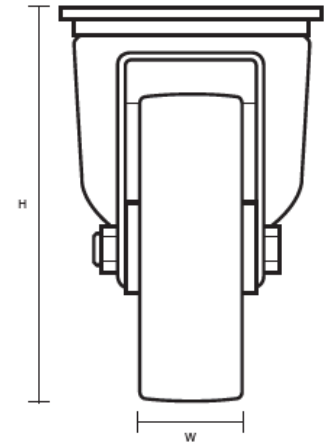

160-3360-GVR/SWB (160mm Swivel Braked Castor Grey Rubber Wheel)

Castor Dimensions - Key

Dimension	Description	Value
D	Wheel Diameter (mm)	160mm
L	Plate Dimension Length (mm)	137mm
L1	Plate Dimension Width (mm)	105mm
C	Plate Hole Centers length (mm)	105mm
C1	Plate Hole Centers width (mm)	80/75mm
D1	Plate Hole Diameter (mm)	10mm
H	Total Castor Height (mm)	200mm
W	Tread Width (mm)	25mm
R	Swivel Radius (mm)	167mm