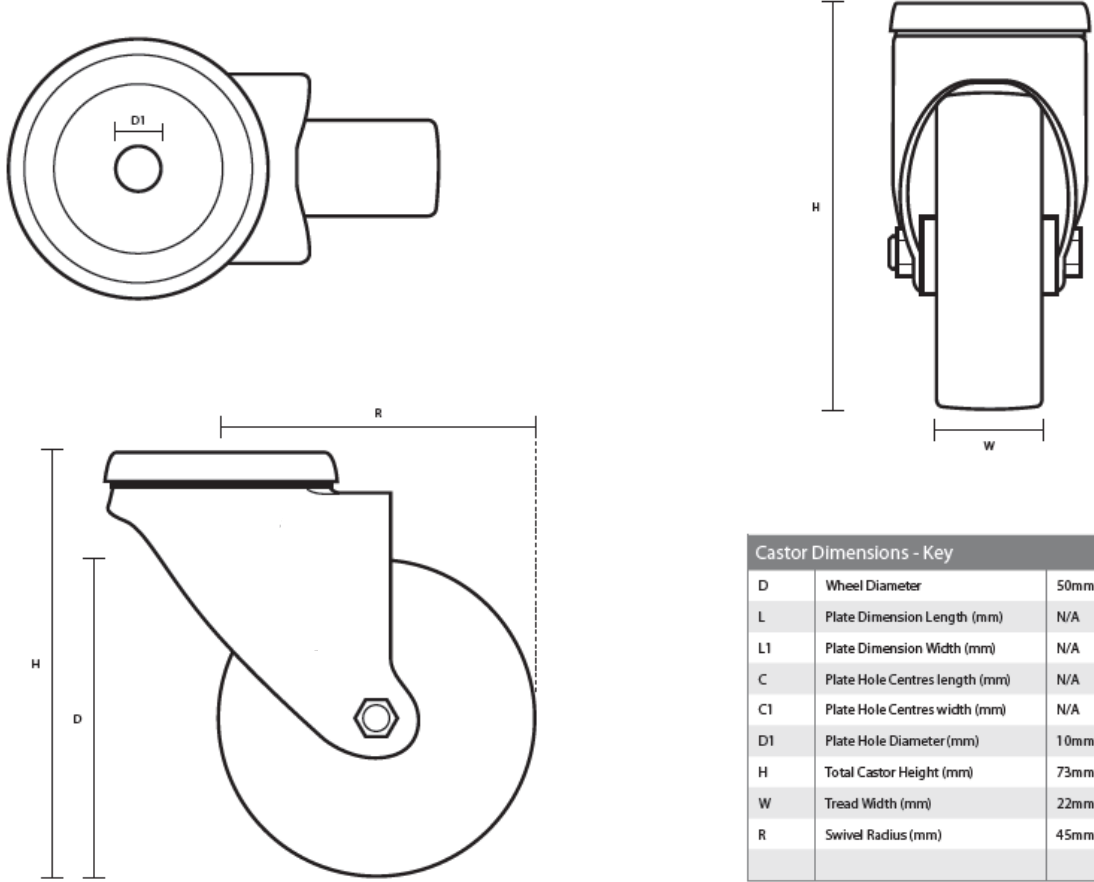

50-310-R (50mm Light Duty Bolt Hole Castor Grey Rubber Wheel)

Castor Dimensions - Key		
D	Wheel Diameter	50mm
L	Plate Dimension Length (mm)	N/A
L1	Plate Dimension Width (mm)	N/A
C	Plate Hole Centres length (mm)	N/A
C1	Plate Hole Centres width (mm)	N/A
D1	Plate Hole Diameter (mm)	10mm
H	Total Castor Height (mm)	73mm
W	Tread Width (mm)	22mm
R	Swivel Radius (mm)	45mm