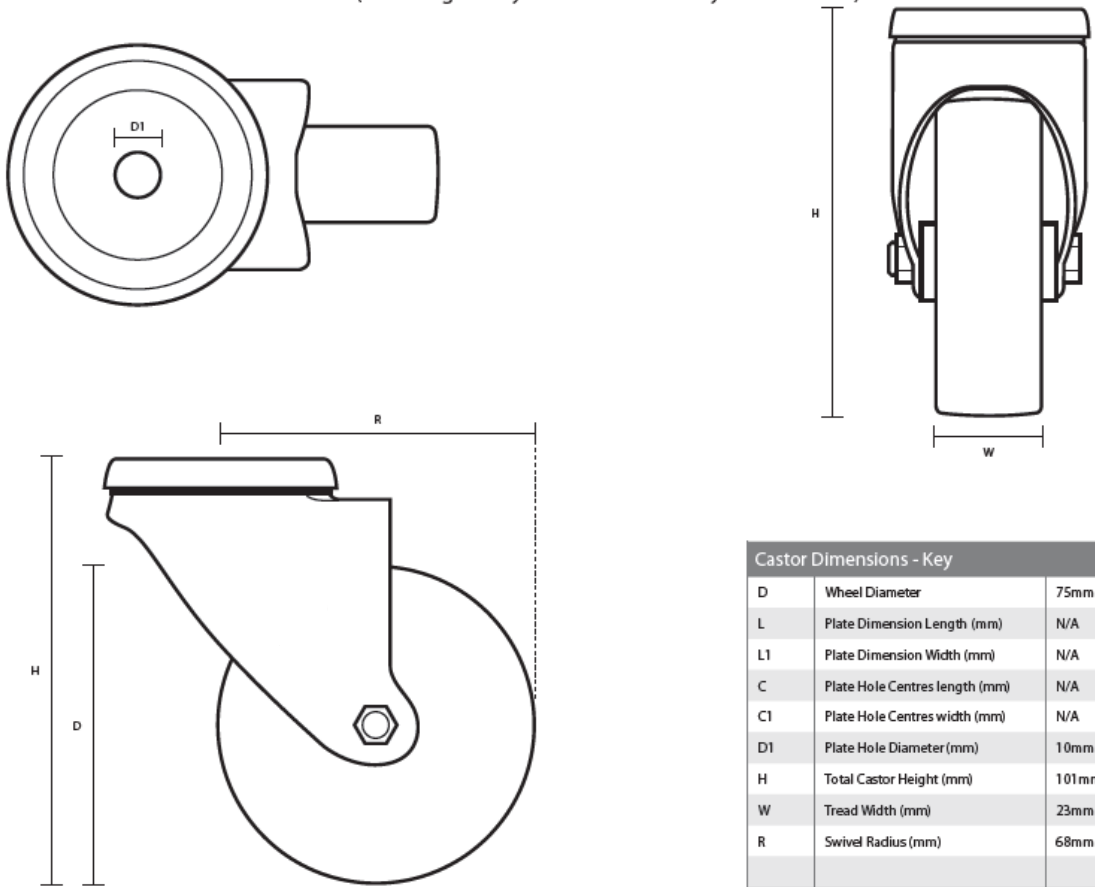

75-310-R (75mm Light Duty Bolt Hole Castor Grey Rubber Wheel)

Castor Dimensions - Key		
D	Wheel Diameter	75mm
L	Plate Dimension Length (mm)	N/A
L1	Plate Dimension Width (mm)	N/A
C	Plate Hole Centres length (mm)	N/A
C1	Plate Hole Centres width (mm)	N/A
D1	Plate Hole Diameter (mm)	10mm
H	Total Castor Height (mm)	101mm
W	Tread Width (mm)	23mm
R	Swivel Radius (mm)	68mm