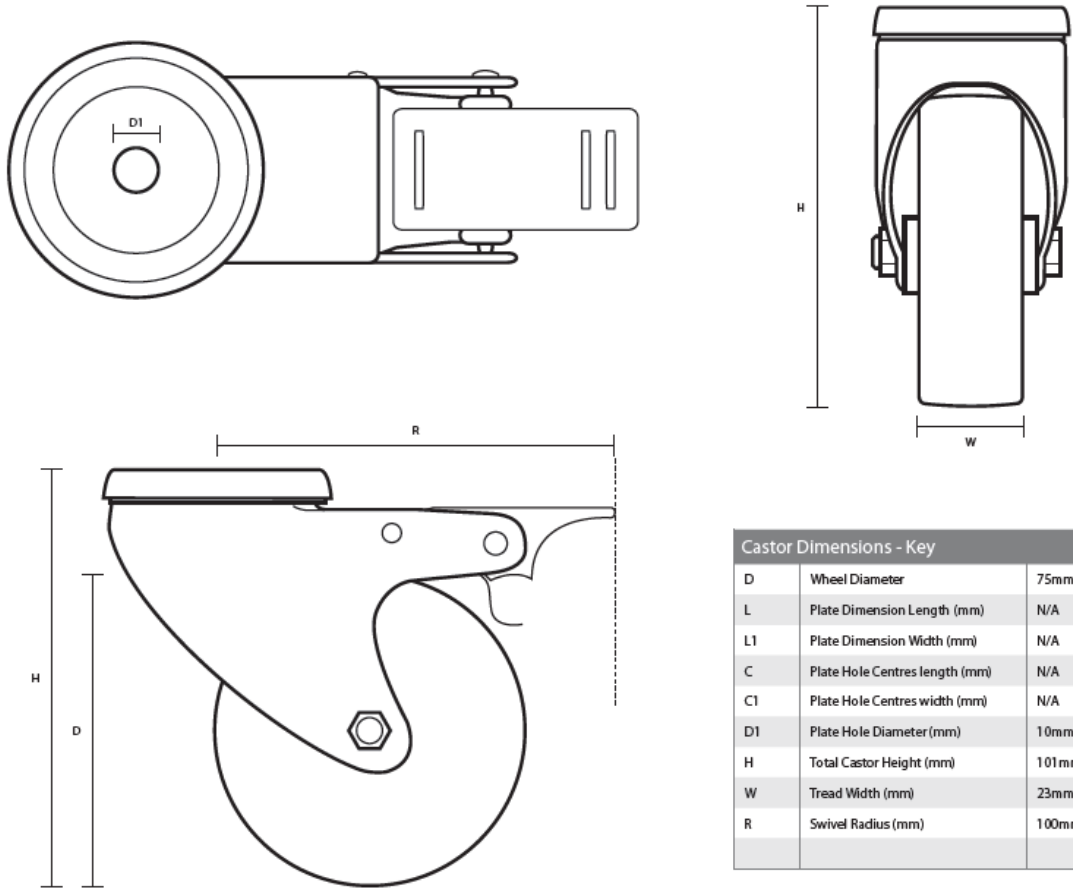

75-310-R/SWB (75mm Light Duty Bolt Hole Braked Castor Grey Rubber Wheel)

Castor Dimensions - Key		
D	Wheel Diameter	75mm
L	Plate Dimension Length (mm)	N/A
L1	Plate Dimension Width (mm)	N/A
C	Plate Hole Centres length (mm)	N/A
C1	Plate Hole Centres width (mm)	N/A
D1	Plate Hole Diameter (mm)	10mm
H	Total Castor Height (mm)	101mm
W	Tread Width (mm)	23mm
R	Swivel Radius (mm)	100mm