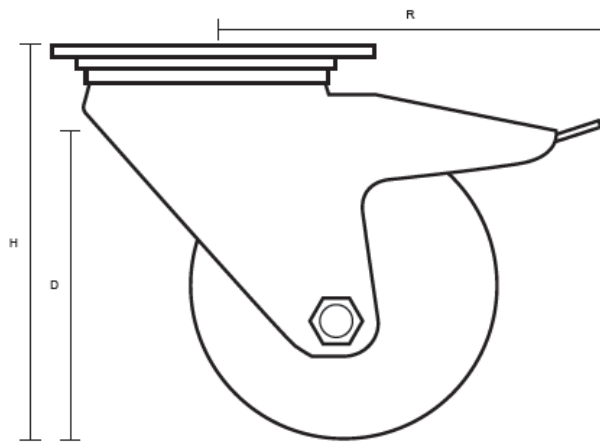

80-3360-GVR/SWB (80mm Swivel Braked Castor Grey Rubber Wheel)

Castor Dimensions - Key		
D	Wheel Diameter (mm)	80mm
L	Plate Dimension Length (mm)	105mm
L1	Plate Dimension Width (mm)	85mm
C	Plate Hole Centers length (mm)	80/77mm
C1	Plate Hole Centers width (mm)	60mm
D1	Plate Hole Diameter (mm)	8mm
H	Total Castor Height (mm)	108mm
W	Tread Width (mm)	27mm
R	Swivel Radius (mm)	123mm