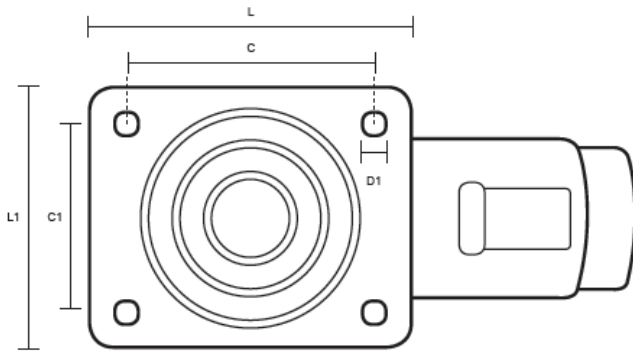

80-3360-GVR/SWB (80mm Swivel Braked Castor Grey Rubber Wheel)

Castor Dimensions - Key		
D	Wheel Diameter (mm)	80mm
L	Plate Dimension Length (mm)	105mm
L1	Plate Dimension Width (mm)	85mm
C	Plate Hole Centers length (mm)	80/77mm
C1	Plate Hole Centers width (mm)	60mm
D1	Plate Hole Diameter (mm)	8mm
H	Total Castor Height (mm)	108mm
W	Tread Width (mm)	27mm
R	Swivel Radius (mm)	123mm