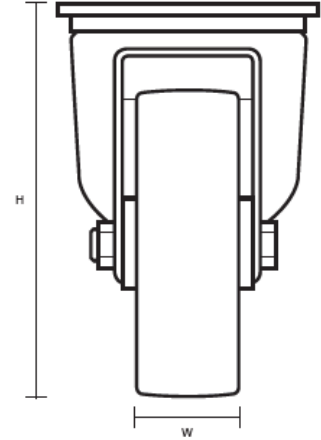

80-3360-GVR/SWB (80mm Swivel Braked Castor Grey Rubber Wheel)

Castor Dimensions - Key		
D	Wheel Diameter (mm)	80mm
L	Plate Dimension Length (mm)	105mm
L1	Plate Dimension Width (mm)	85mm
C	Plate Hole Centers length (mm)	80/77mm
C1	Plate Hole Centers width (mm)	60mm
D1	Plate Hole Diameter (mm)	8mm
H	Total Castor Height (mm)	108mm
W	Tread Width (mm)	27mm
R	Swivel Radius (mm)	123mm