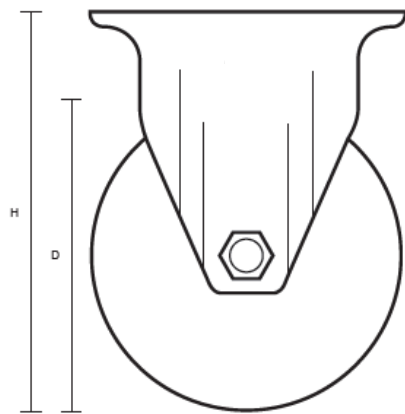

80-3368-GVR (80mm Fixed Castor Grey Rubber Wheel)

Castor Dimensions - Key		
D	Wheel Diameter (mm)	80mm
L	Plate Dimension Length (mm)	99mm
L1	Plate Dimension Width (mm)	85mm
C	Plate Hole Centers length (mm)	80/77mm
C1	Plate Hole Centers width (mm)	60mm
D1	Plate Hole Diameter (mm)	8mm
H	Total Castor Height (mm)	108mm
W	Tread Width (mm)	27mm
R	Swivel Radius (mm)	n/a