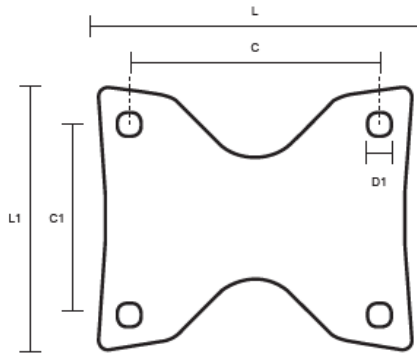

80-3368-GVR (80mm Fixed Castor Grey Rubber Wheel)

Castor Dimensions - Key		
D	Wheel Diameter (mm)	80mm
L	Plate Dimension Length (mm)	99mm
L1	Plate Dimension Width (mm)	85mm
C	Plate Hole Centers length (mm)	80/77mm
C1	Plate Hole Centers width (mm)	60mm
D1	Plate Hole Diameter (mm)	8mm
H	Total Castor Height (mm)	108mm
W	Tread Width (mm)	27mm
R	Swivel Radius (mm)	n/a