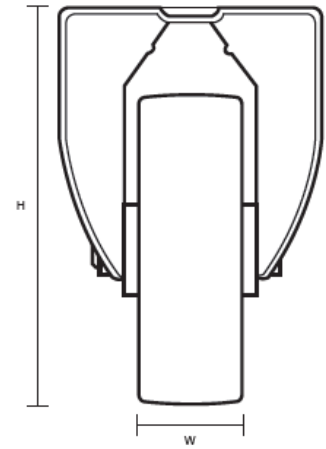

80-3368-GVR (80mm Fixed Castor Grey Rubber Wheel)

Castor Dimensions - Key		
D	Wheel Diameter (mm)	80mm
L	Plate Dimension Length (mm)	99mm
L1	Plate Dimension Width (mm)	85mm
C	Plate Hole Centers length (mm)	80/77mm
C1	Plate Hole Centers width (mm)	60mm
D1	Plate Hole Diameter (mm)	8mm
H	Total Castor Height (mm)	108mm
W	Tread Width (mm)	27mm
R	Swivel Radius (mm)	n/a